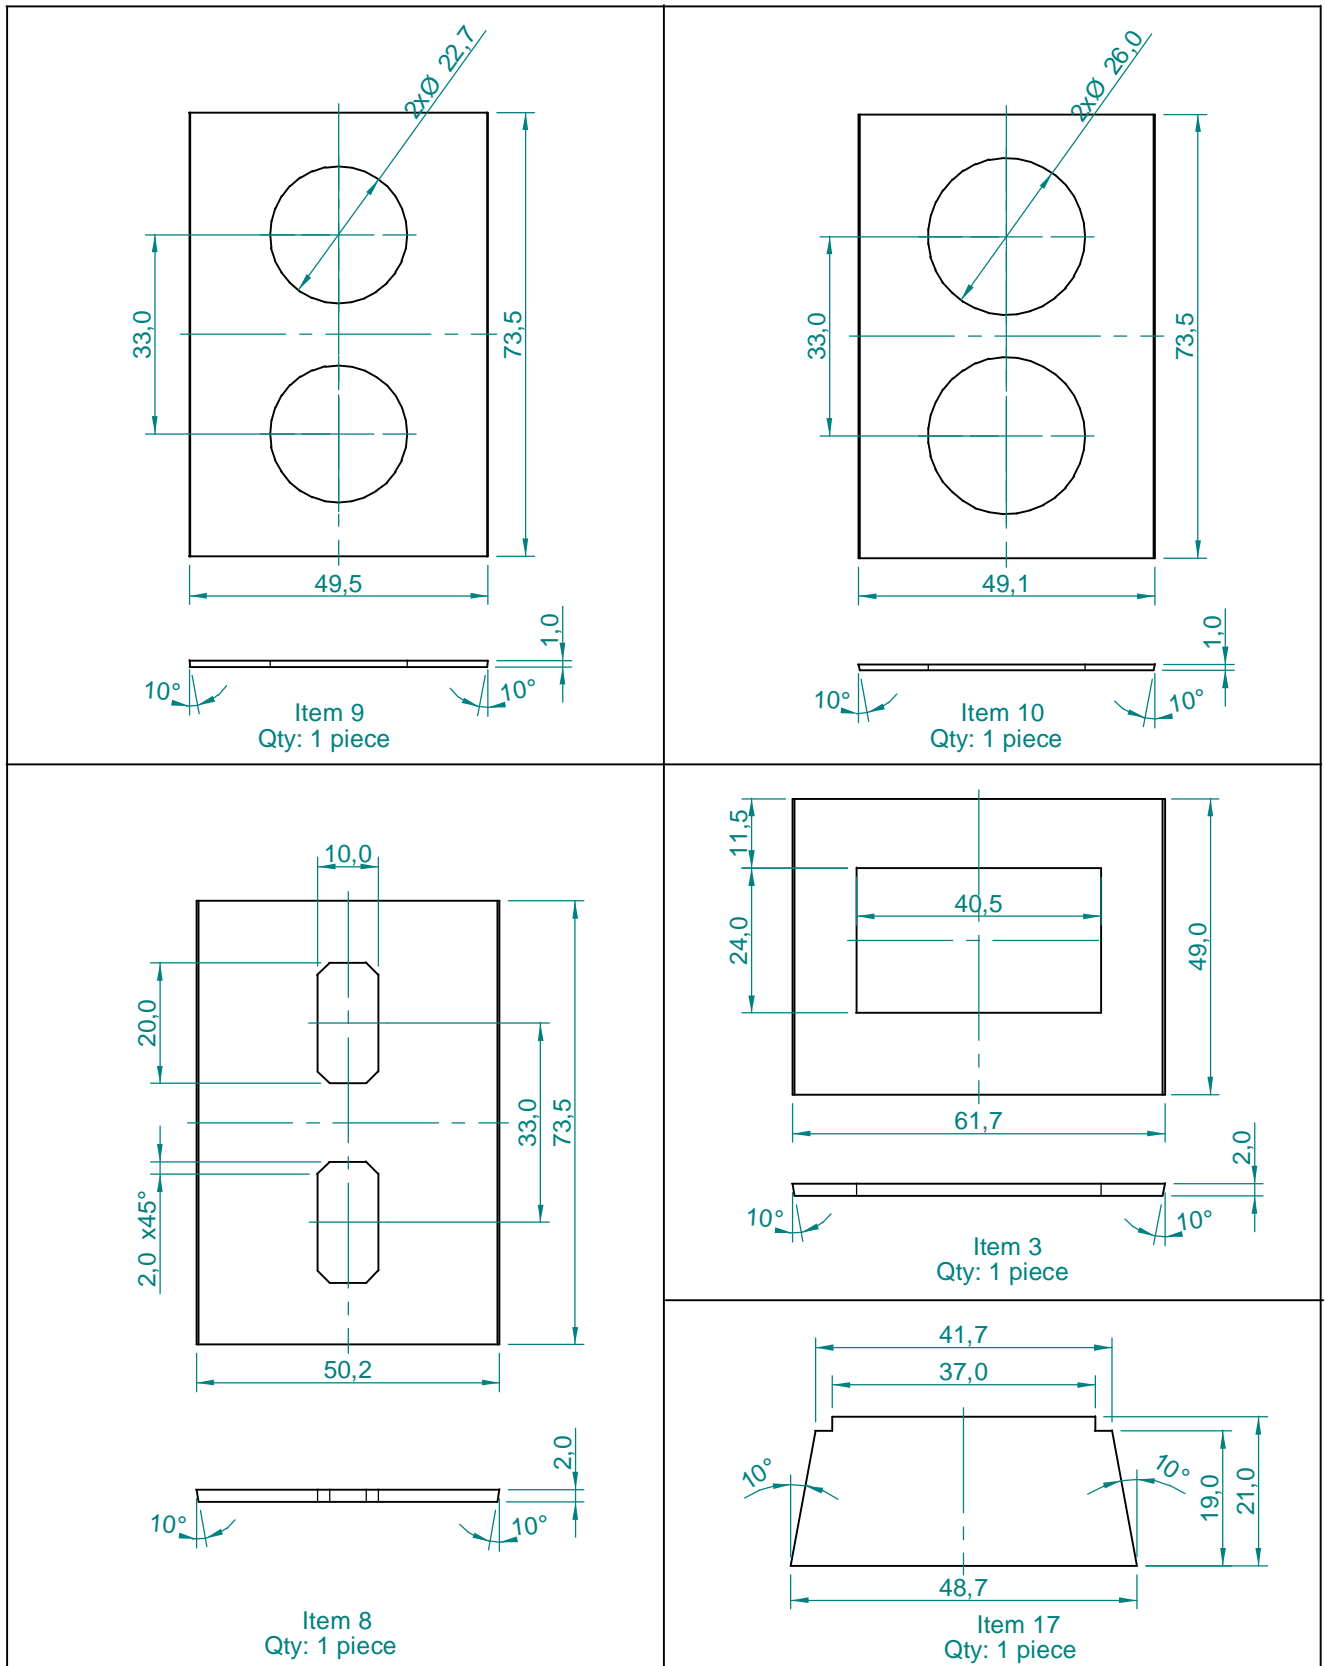

Dimensions in cm.

Projection Angle:

Specifications subject to change without notice.

09/01 - Rev.: 00 - Page: 6/6

F:\CAIXAS ACÚSTICAS\PAS\PAS2\PAS2MA2\PAS2MA2INGLES

EUROPE Address:
SELENIUM EUROPE
St. Elisabethenstrasse 6
65396 Walluf / Ober-Walluf - Germany
Phone: +(49) 6123 601570
Fax: +(49) 6123 601587
E-mail: sales@selenium-eu.com
URL: www.seleniumloudspeakers.com

USA Address:
SELENIUM LOUDSPEAKER USA
1701 South Park Court, Bldg 102
Chesapeake, VA 23320 - USA
Phone: (757) 424-7516 / (800) 562-0510
Fax: (757) 424-5426
E-mail: export@selenium-usa.com
URL: www.seleniumloudspeakers.com

BRAZIL Address:
ELETRÔNICA SELENIUM S.A.
BR 386 Km 435 / 92.480-000
Nova Santa Rita - RS - Brazil
Fax: +(55) 51 479-1120
URL: www.selenium.com.br