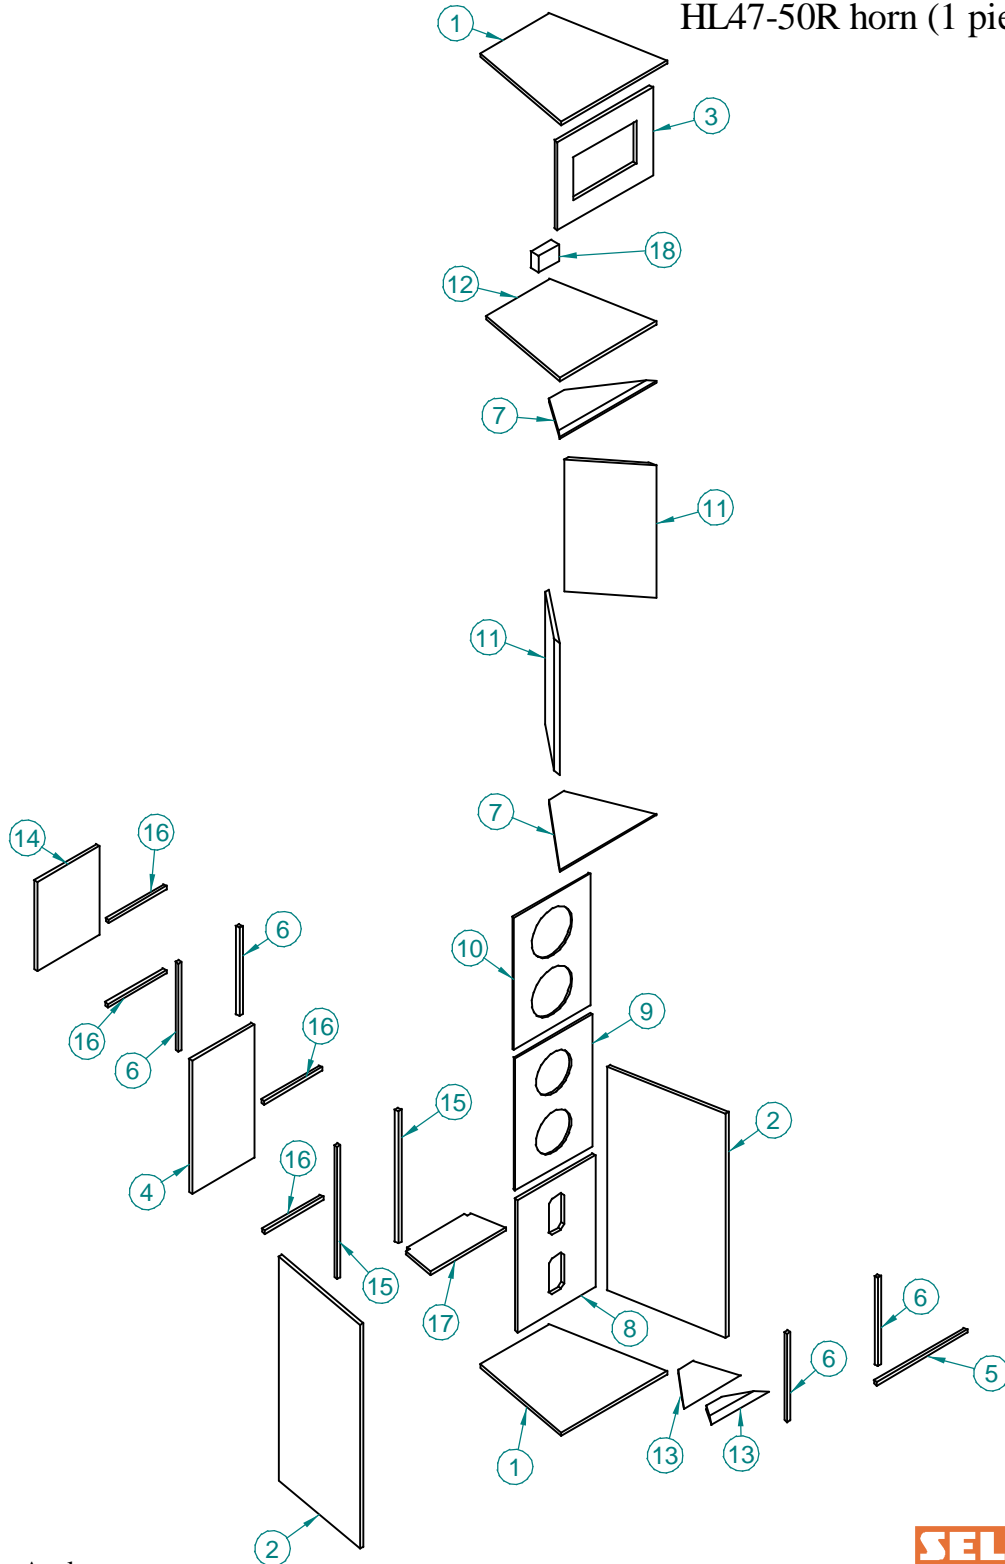

Trapezoidal cabinet, two way, horn type, for use in PA systems, with two 10" mid-bass and one titanium compression driver with horn.

Components:
10MB1P mid-bass (2 pieces)
D4400Ti or D3300Ti driver (1 piece)
HL47-50R horn (1 piece)